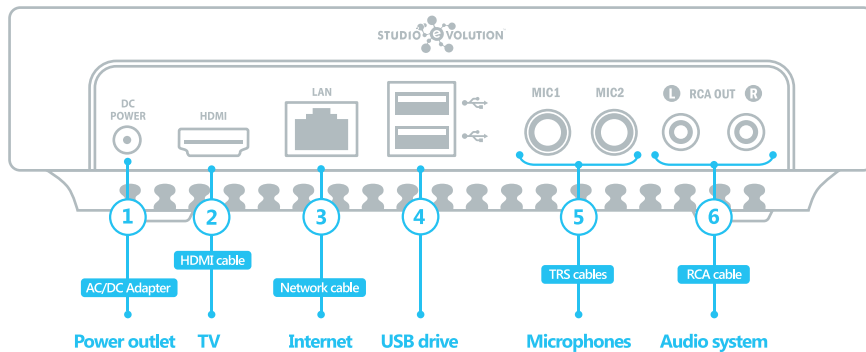

Let's start!

Quick connection

1. Connect one end of the HDMI cable to the HDMI port on your TV. Connect the other end of the HDMI cable to the EVOBOX HDMI port **2**.
2. Use the RCA cable to connect EVOBOX to the audio system **6**.
3. Use TRS cables to connect wired microphones or a wireless microphone receiver to the appropriate Mic1 and Mic2 inputs **5**.
4. Connect EVOBOX to a power outlet **1**.
5. Turn on the TV and select the HDMI input to which your karaoke system is connected.
6. Follow the on-screen instructions to connect the remote control, select a language, time zone, and configure Internet connection.

WARNING! Failure to follow these instructions can result in a fire, electric shock, personal injury, or equipment damage.

Karaoke system activation

Please activate your EVOBOX system so it could operate at its full potential. Without activation, EVOBOX will run in demo mode only. In the demo mode, the song duration is limited to 45 seconds. To activate your karaoke system, use the instructions on the screen of your TV.

Remote control

- 1 Select a background image (photo/video).
- 2 Catalog, Favorites, Queue, and Genre selection.
- 3 Function keys.
Catalog, Favorites, Queue and Genre selection:
yellow — open/close the background music player;
blue — information about the song;
red — open/close the performance recording player;
green — enable/disable LiveFX.
- 4 Adjust the volume and effects.
- 5 **Tone** adjustment — from -6 to +6 units.
Tempo adjustment — from -12 to + 12%.
- 6 Turn on/cancel performance recording.
- 7 Navigation.
- 8 The block of playback control keys.
- 9 Keyboard and search filters.