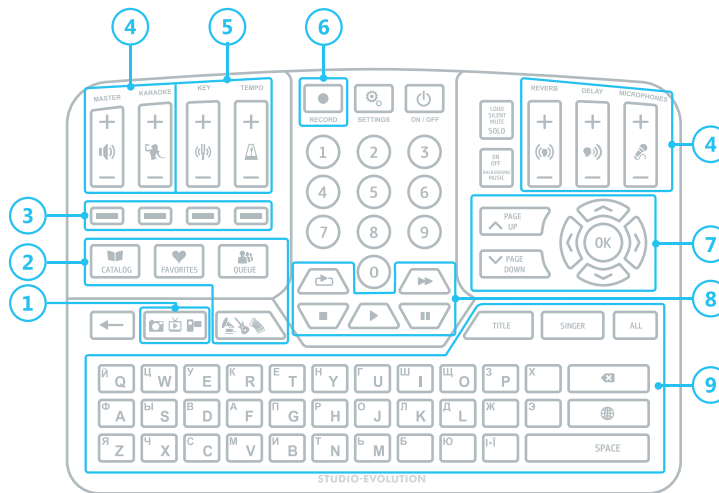

KARAOKE
EVO BOX

Quick Start Guide

Congratulations!

You have become the proud owner of the **EVOBOX** karaoke system.

Thank you for choosing Studio Evolution solutions.
Follow the steps below to wire up your EVOBOX.

Let's start!

Quick connection

1. Connect one end of the HDMI cable to the HDMI port on your TV. Connect the other end of the HDMI cable to the EVOBOX HDMI port **2**.
2. Use the RCA cable to connect EVOBOX to the audio system **6**.
3. Use TRS cables to connect wired microphones or a wireless microphone receiver to the appropriate Mic1 and Mic2 inputs **5**.
4. Connect EVOBOX to a power outlet **1**.
5. Turn on the TV and select the HDMI input to which your karaoke system is connected.
6. Follow the on-screen instructions to connect the remote control, select a language, time zone, and configure Internet connection.

WARNING! Failure to follow these instructions can result in a fire, electric shock, personal injury, or equipment damage.

Karaoke system activation

Please activate your EVOBOX system so it could operate at its full potential. Without activation, EVOBOX will run in demo mode only. In the demo mode, the song duration is limited to 45 seconds. To activate your karaoke system, use the instructions on the screen of your TV.

Remote control

- 1 Select a background image (photo/video).
- 2 Catalog, Favorites, Queue, and Genre selection.
- 3 Function keys.
Catalog, Favorites, Queue and Genre selection:
yellow — open/close the background music player;
blue — information about the song;
red — open/close the performance recording player;
green — enable/disable LiveFX.
- 4 Adjust the volume and effects.
- 5 **Tone** adjustment — from -6 to +6 units.
Tempo adjustment — from -12 to + 12%.
- 6 Turn on/cancel performance recording.
- 7 Navigation.
- 8 The block of playback control keys.
- 9 Keyboard and search filters.