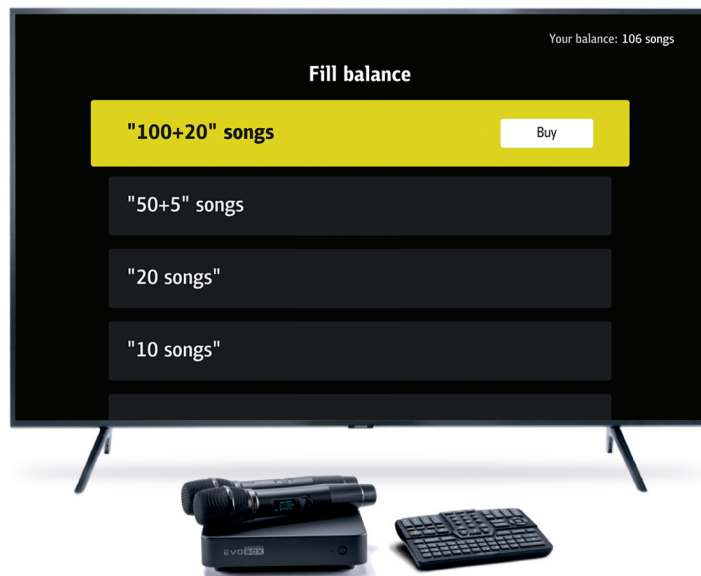

How to buy songs

At any moment, you can purchase individual tracks from the Studio Evolution full karaoke catalogue. Studio Evolution Catalogue is updated several times a week with just-outs and trendy songs.

In the Catalogue, the songs available for purchase are marked grey. You have an opportunity to play a song in a demo mode before buying it. To buy a song, please, charge up your Balance.

You can charge up your Balance and buy songs only when your karaoke system is connected to the Internet.

What's inside

The terms HDMI, HDMI High-Definition Multimedia Interface, and the HDMI logo are registered trademarks of HDMI Licensing Administrator, Inc.

The Bluetooth logo and the term itself are registered trademarks owned by Bluetooth SIG Inc. Any use of the trademark/term is licensed.